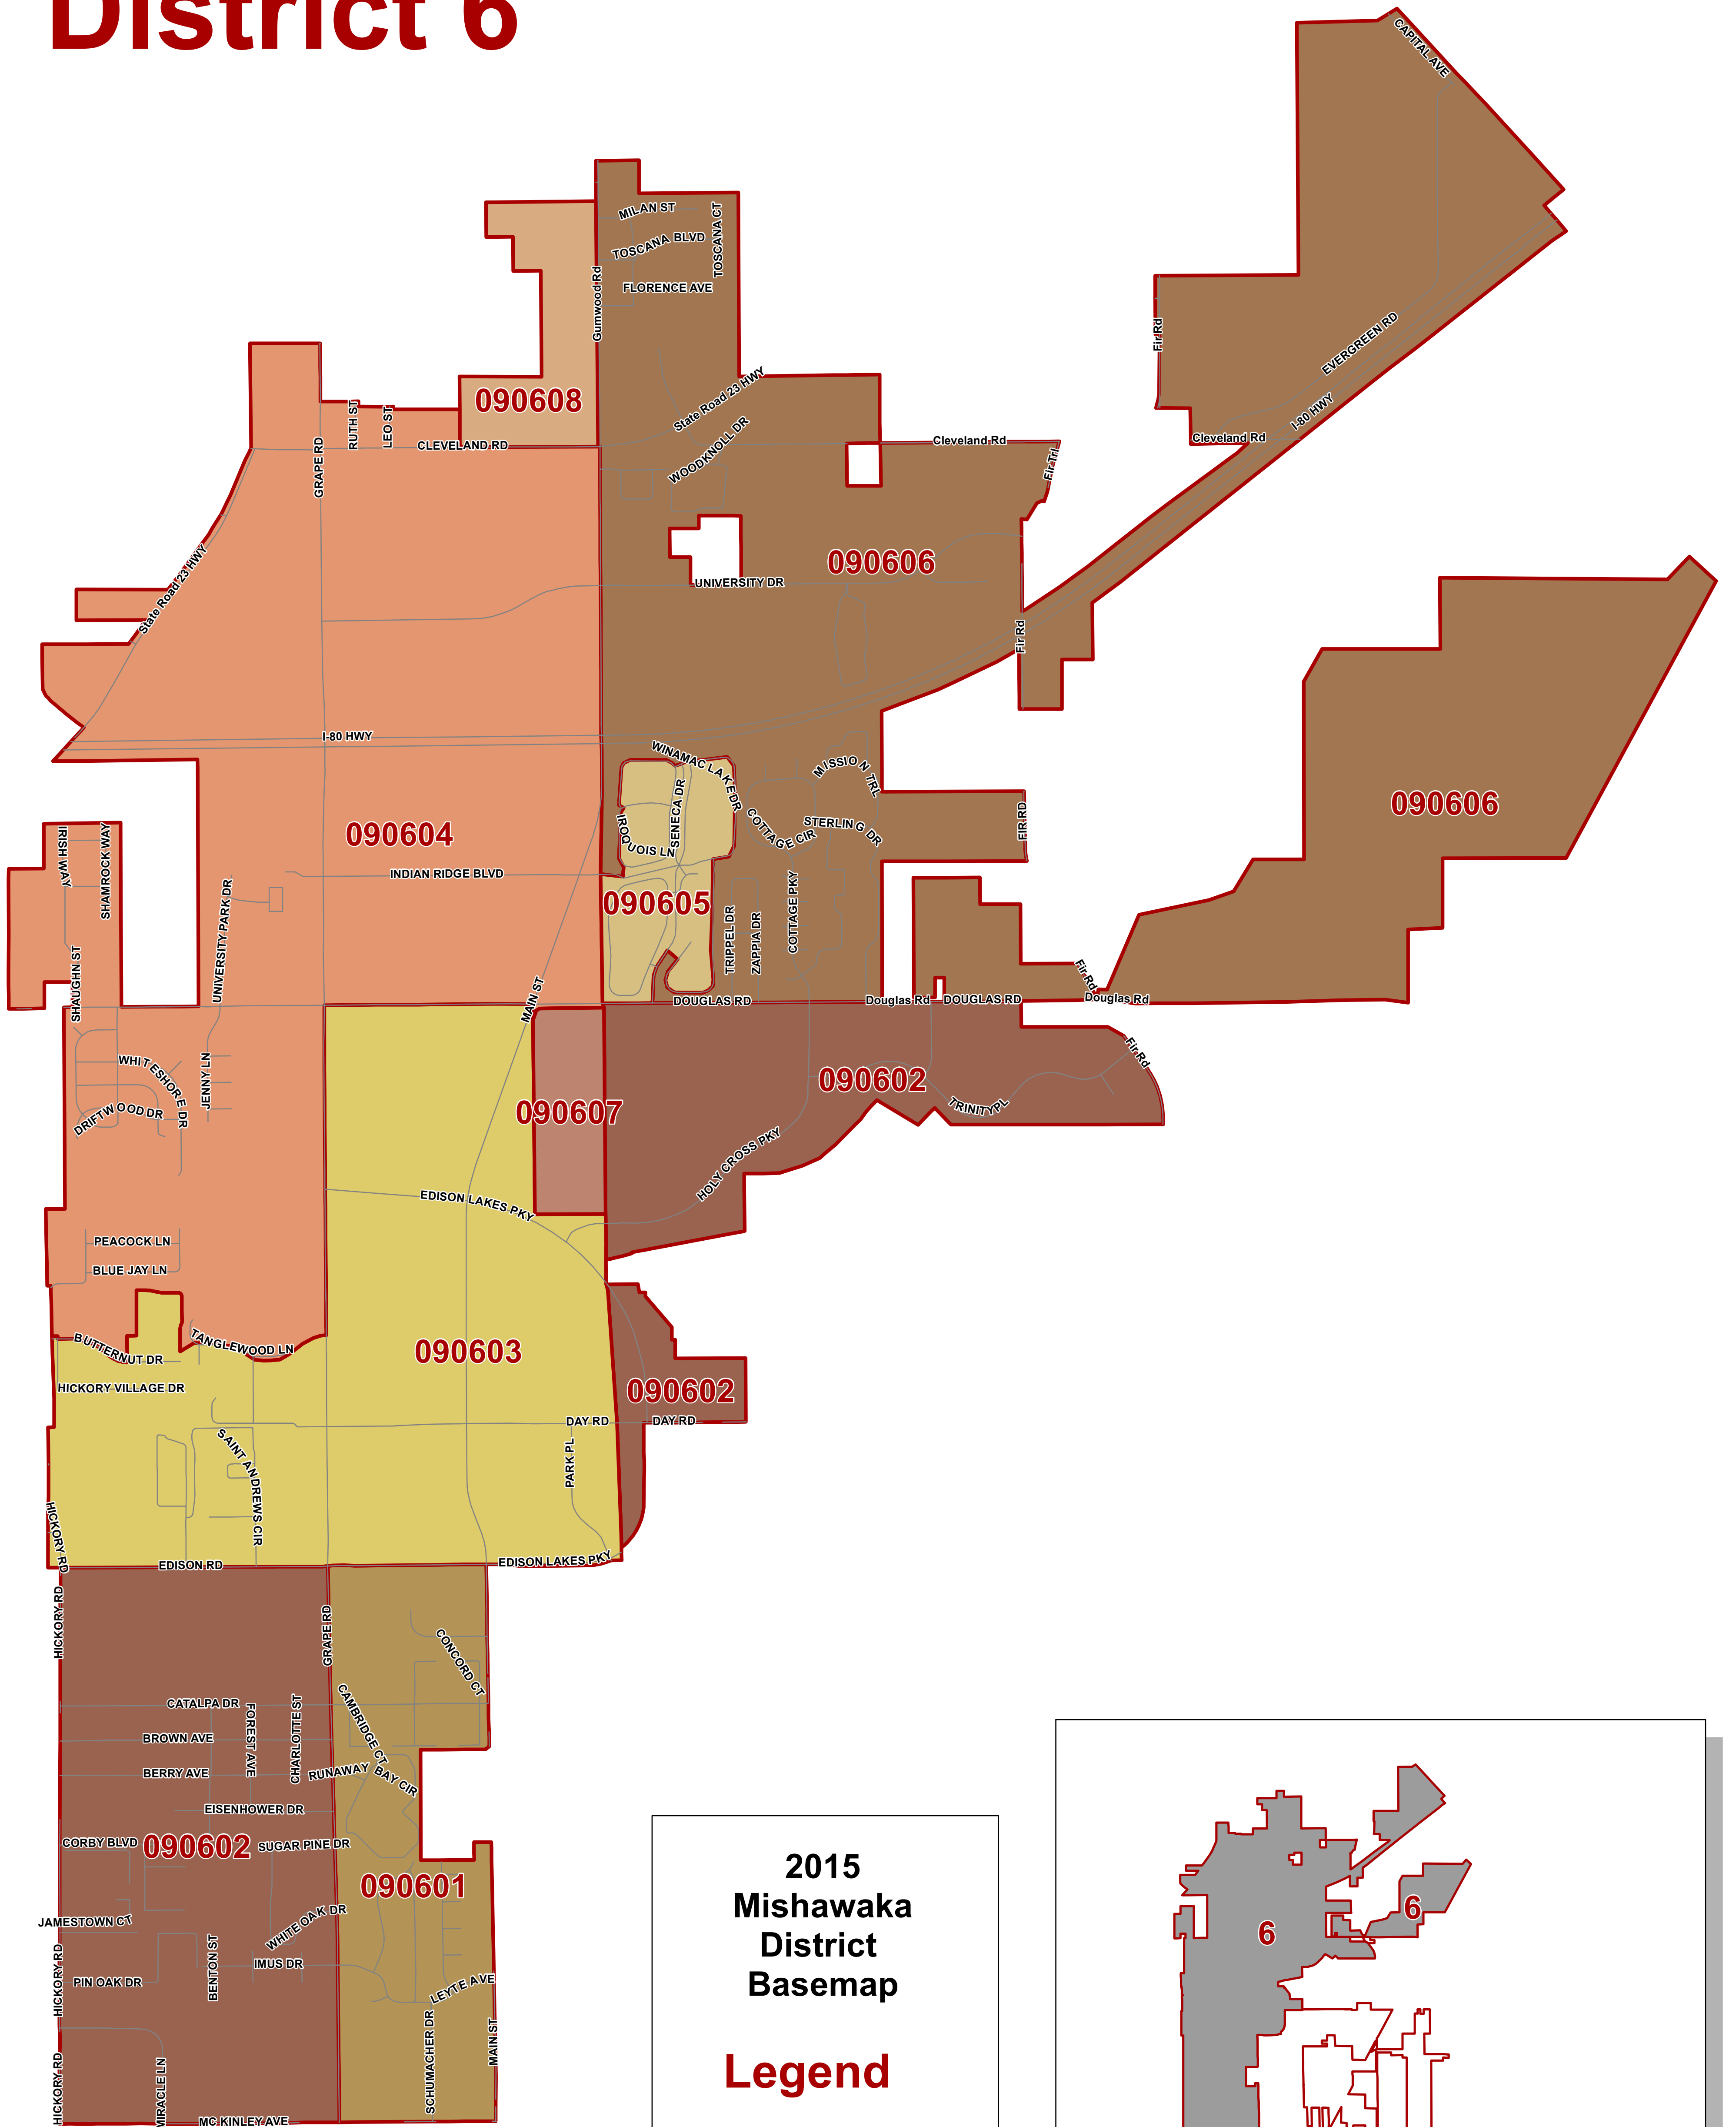

District 6

**2015
Mishawaka
District
Basemap**

Legend

~ mish_streets_0906

Date Printed: January 9, 2015
Information shown on this map is not warranted for accuracy or merchantability. Reproduction of this material is not possible without the written permission of St. Joseph County, Indiana.

Prepared By:
St. Joseph County GIS
227 W. Jefferson Blvd. Room 1120
South Bend, Indiana 46601
Phone: (574) 245-6583

Coordinate grid is based on Indiana State Plane Coordinate system 1983 North American Datum—dimensions are in feet.