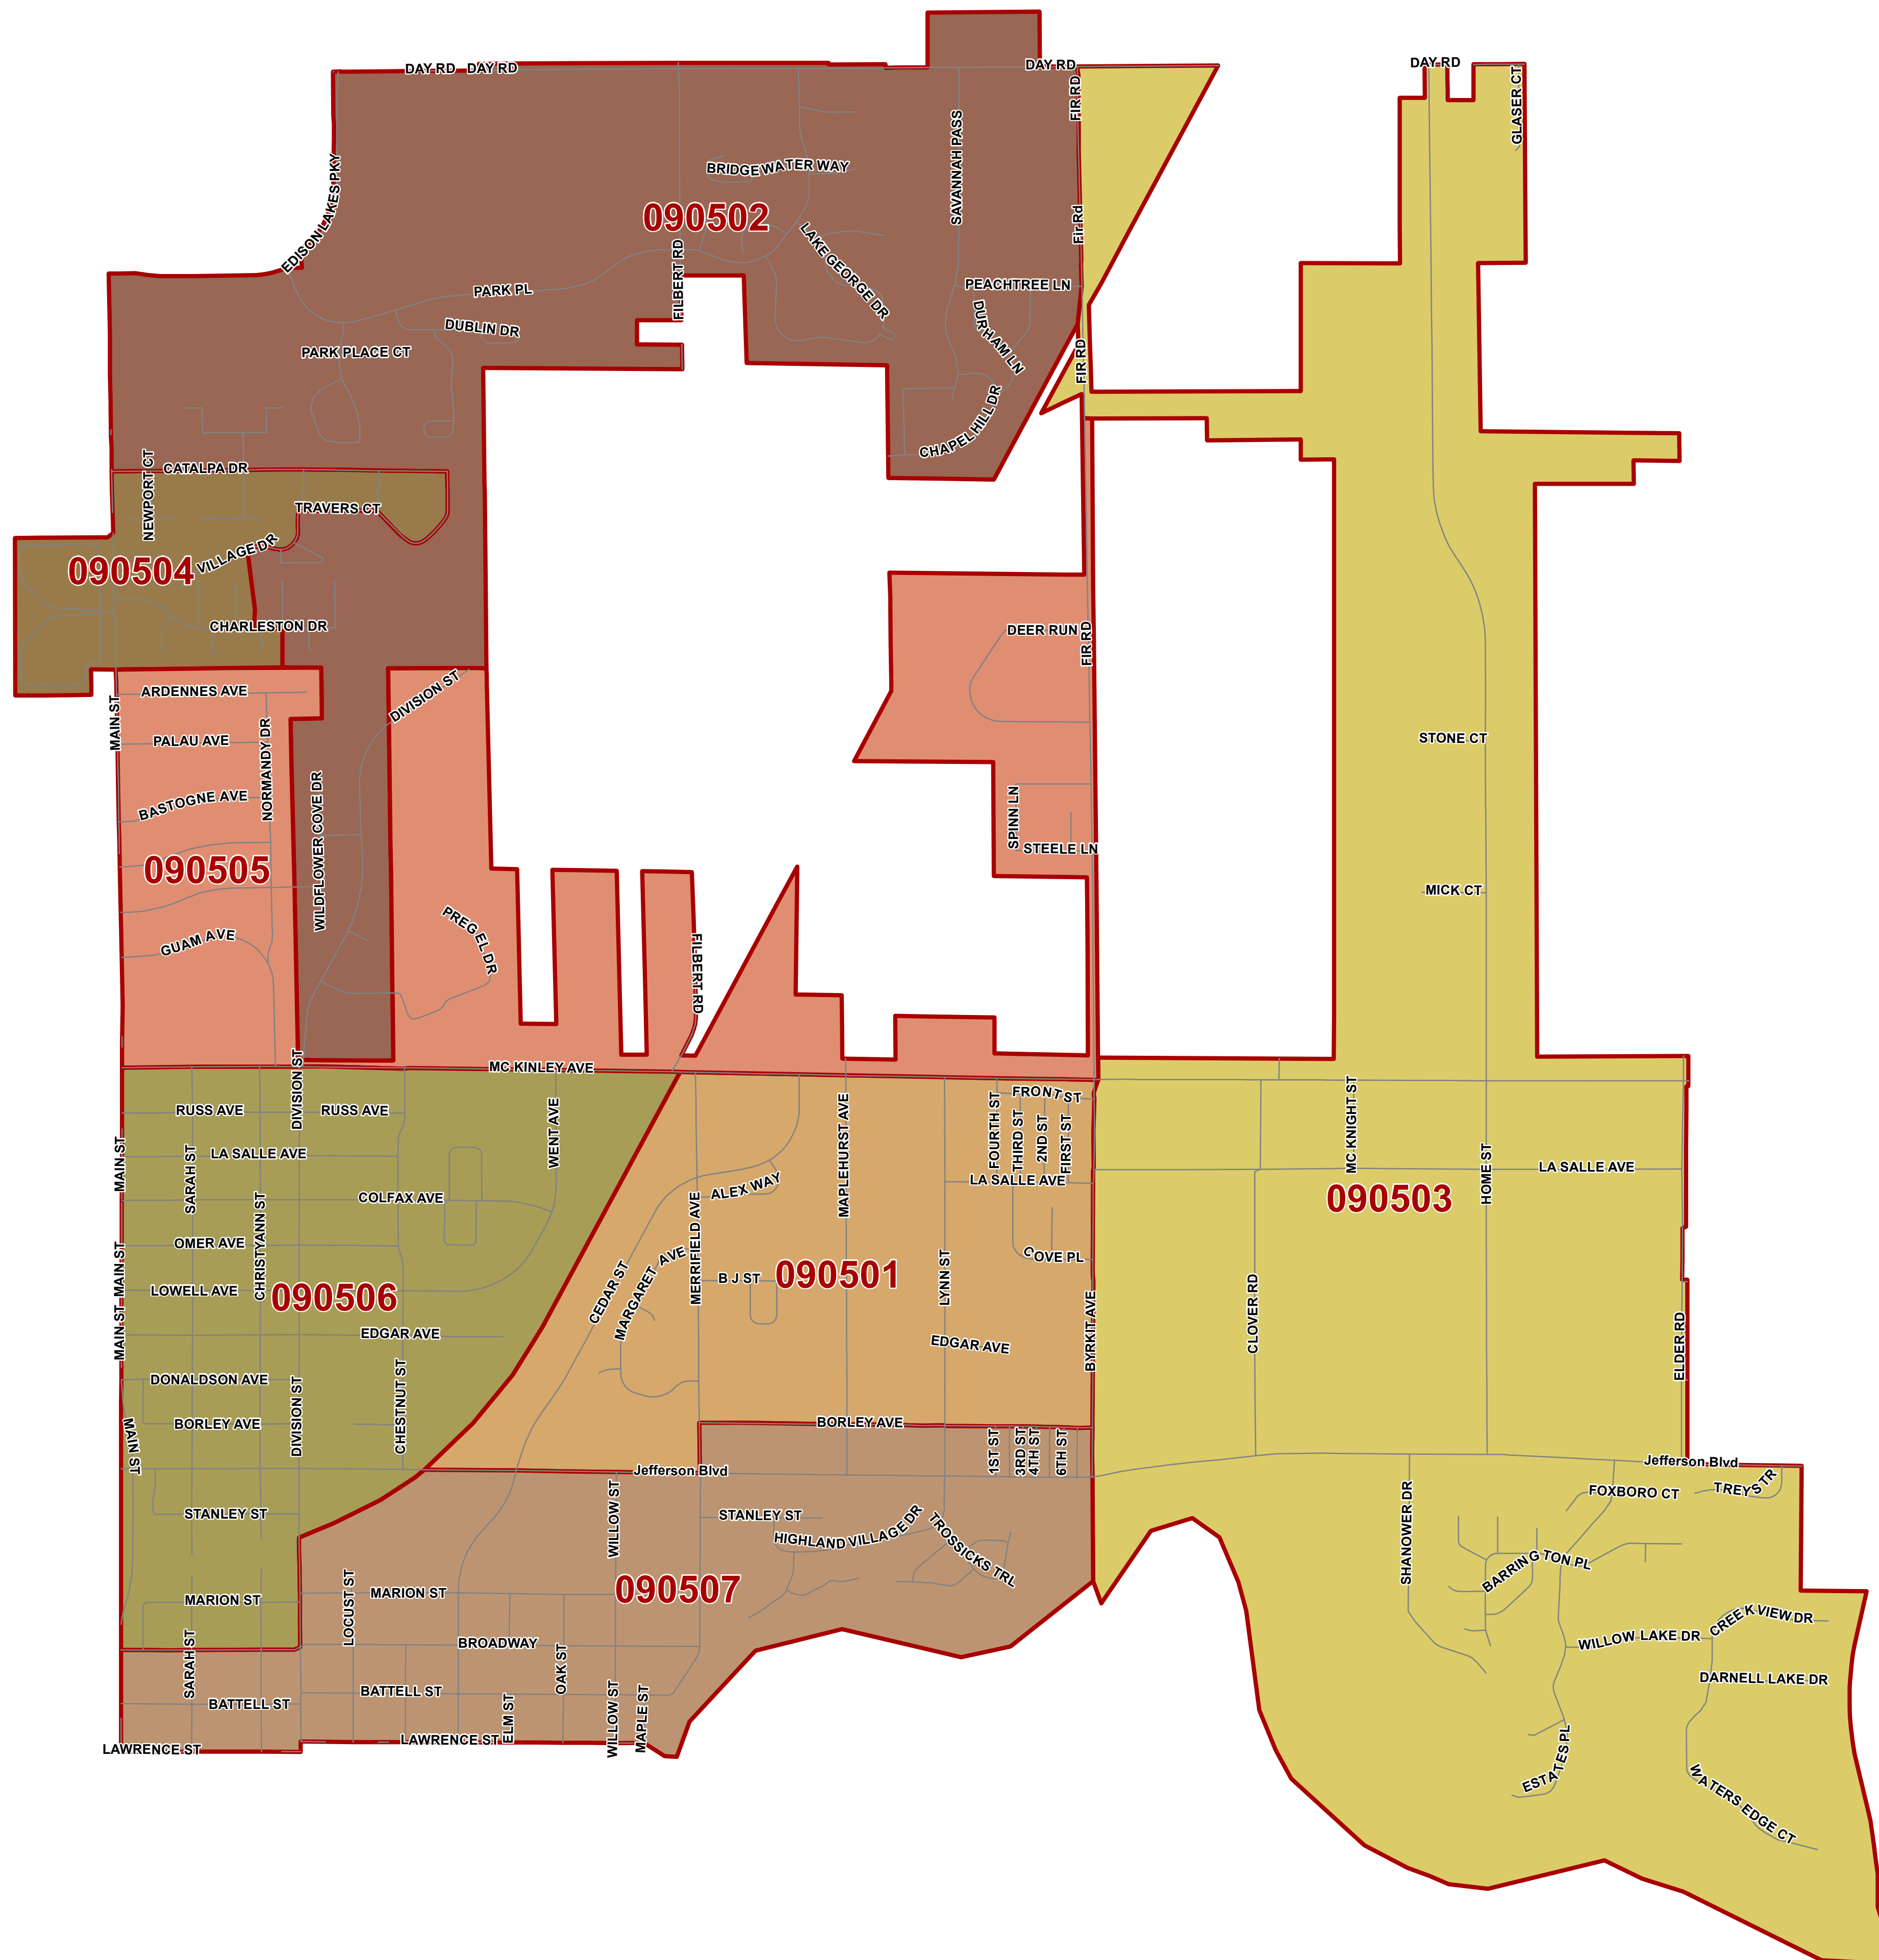

2015 Mishawaka District Basemap

Legend

mish_streets_0905

Date Printed: January 9, 2015
Prepared By: St. Joseph County GIS
227 W. Jefferson Blvd. Room 1120
South Bend, Indiana 46601
Phone: (574) 245-6583

District 5