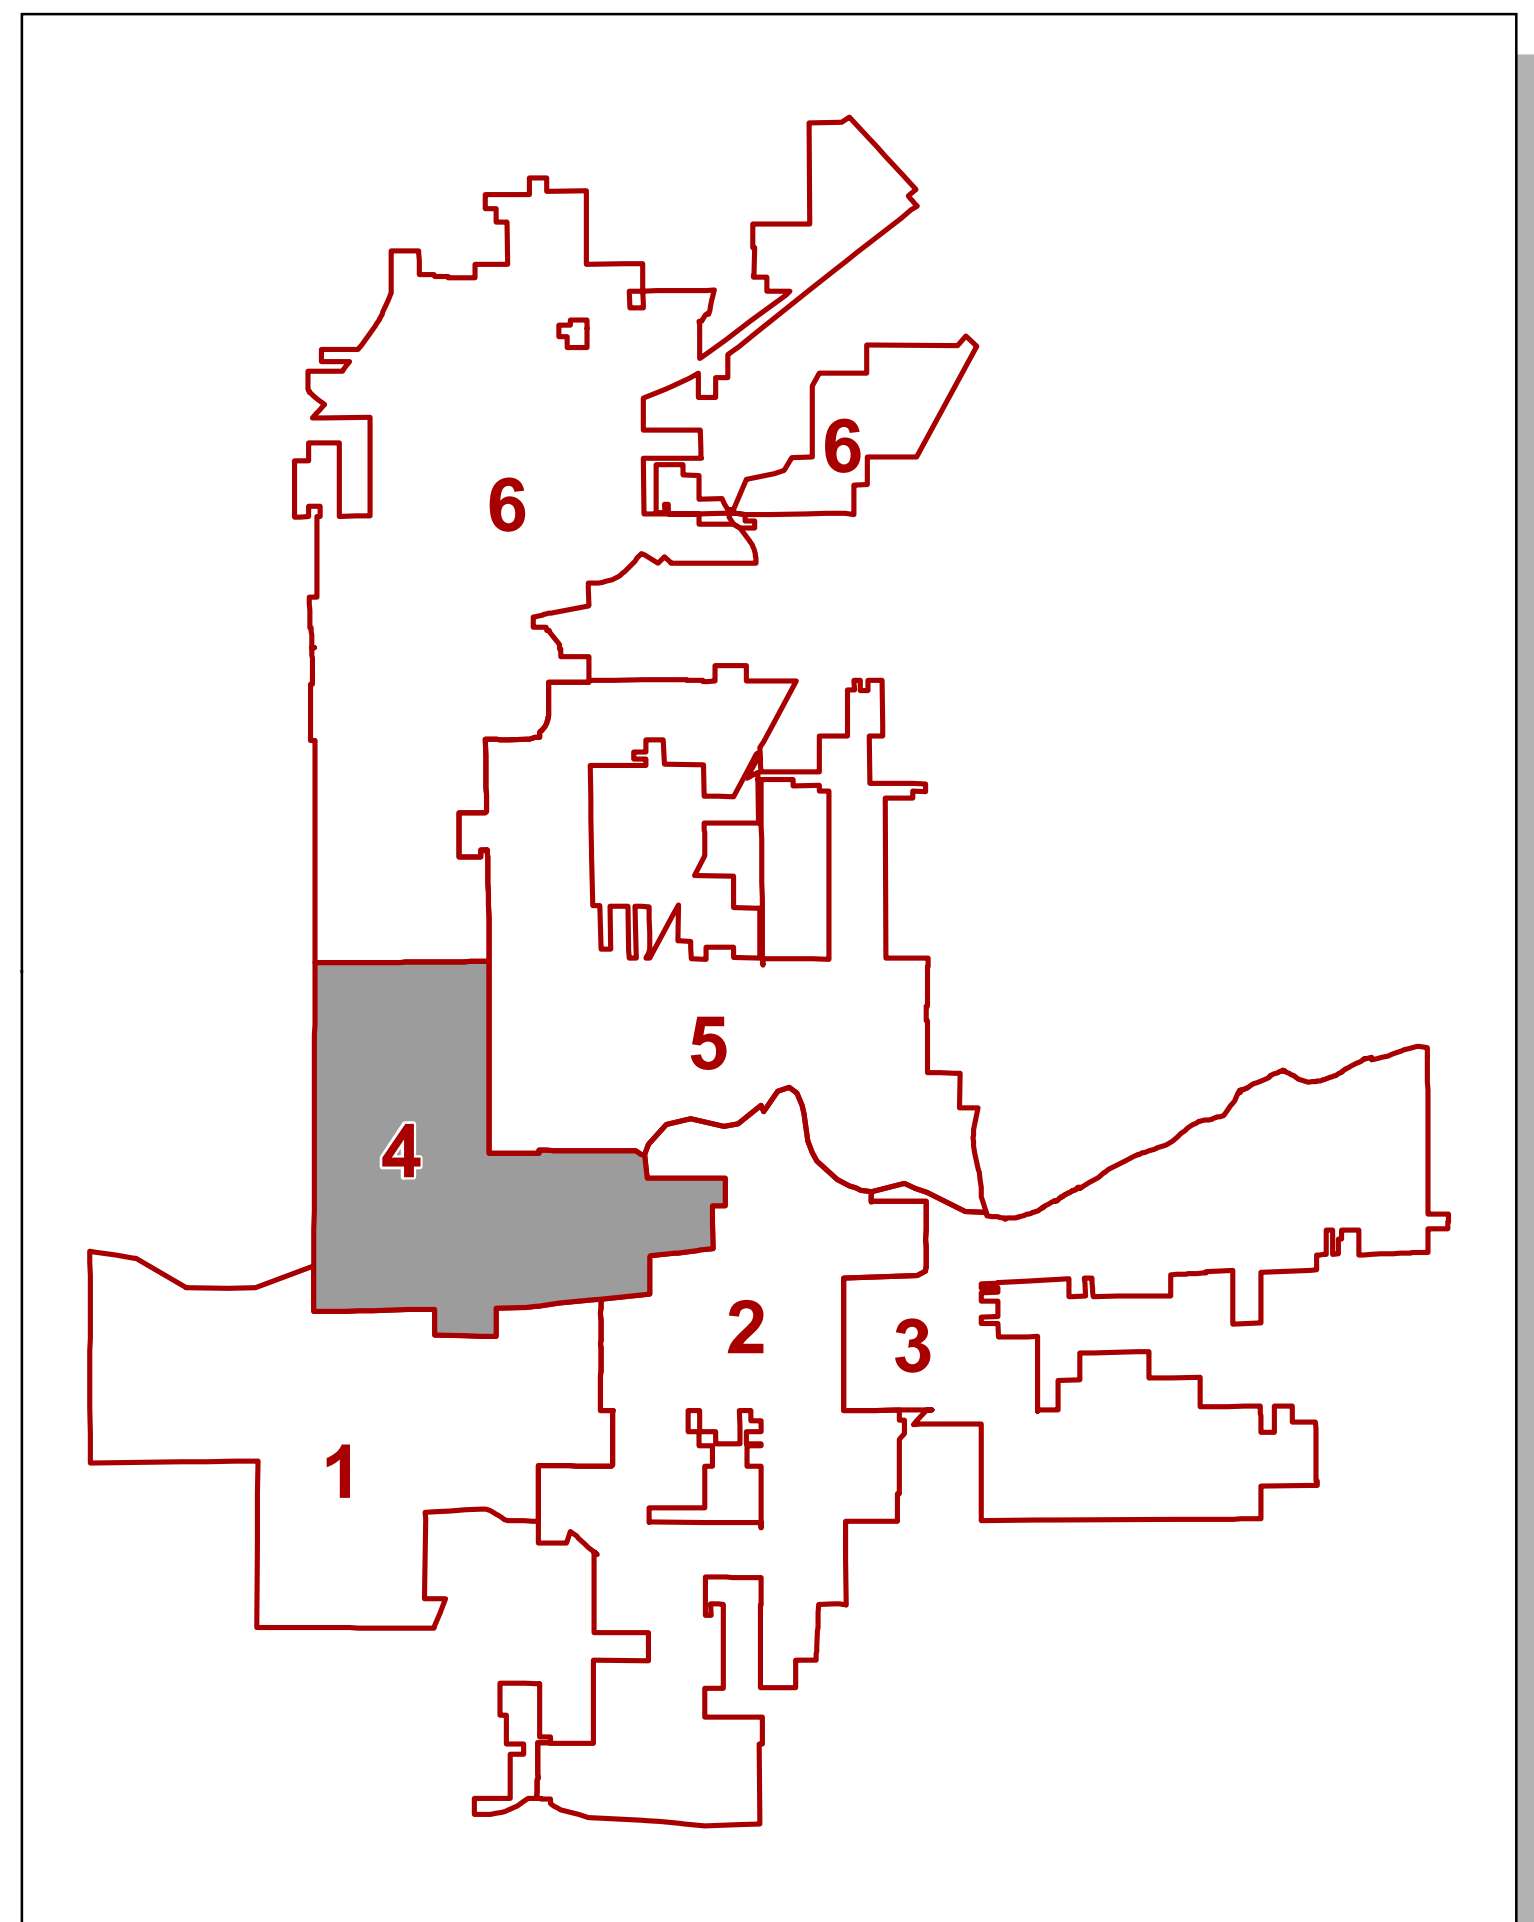

District 4

2015 Mishawaka District Basemap

Legend

mish_streets_0904

Date Printed: January 6, 2015
Prepared By:
St. Joseph County GIS
227 W. Jefferson Blvd. Room 1120
South Bend, Indiana 46601
Phone: (574) 245-6583