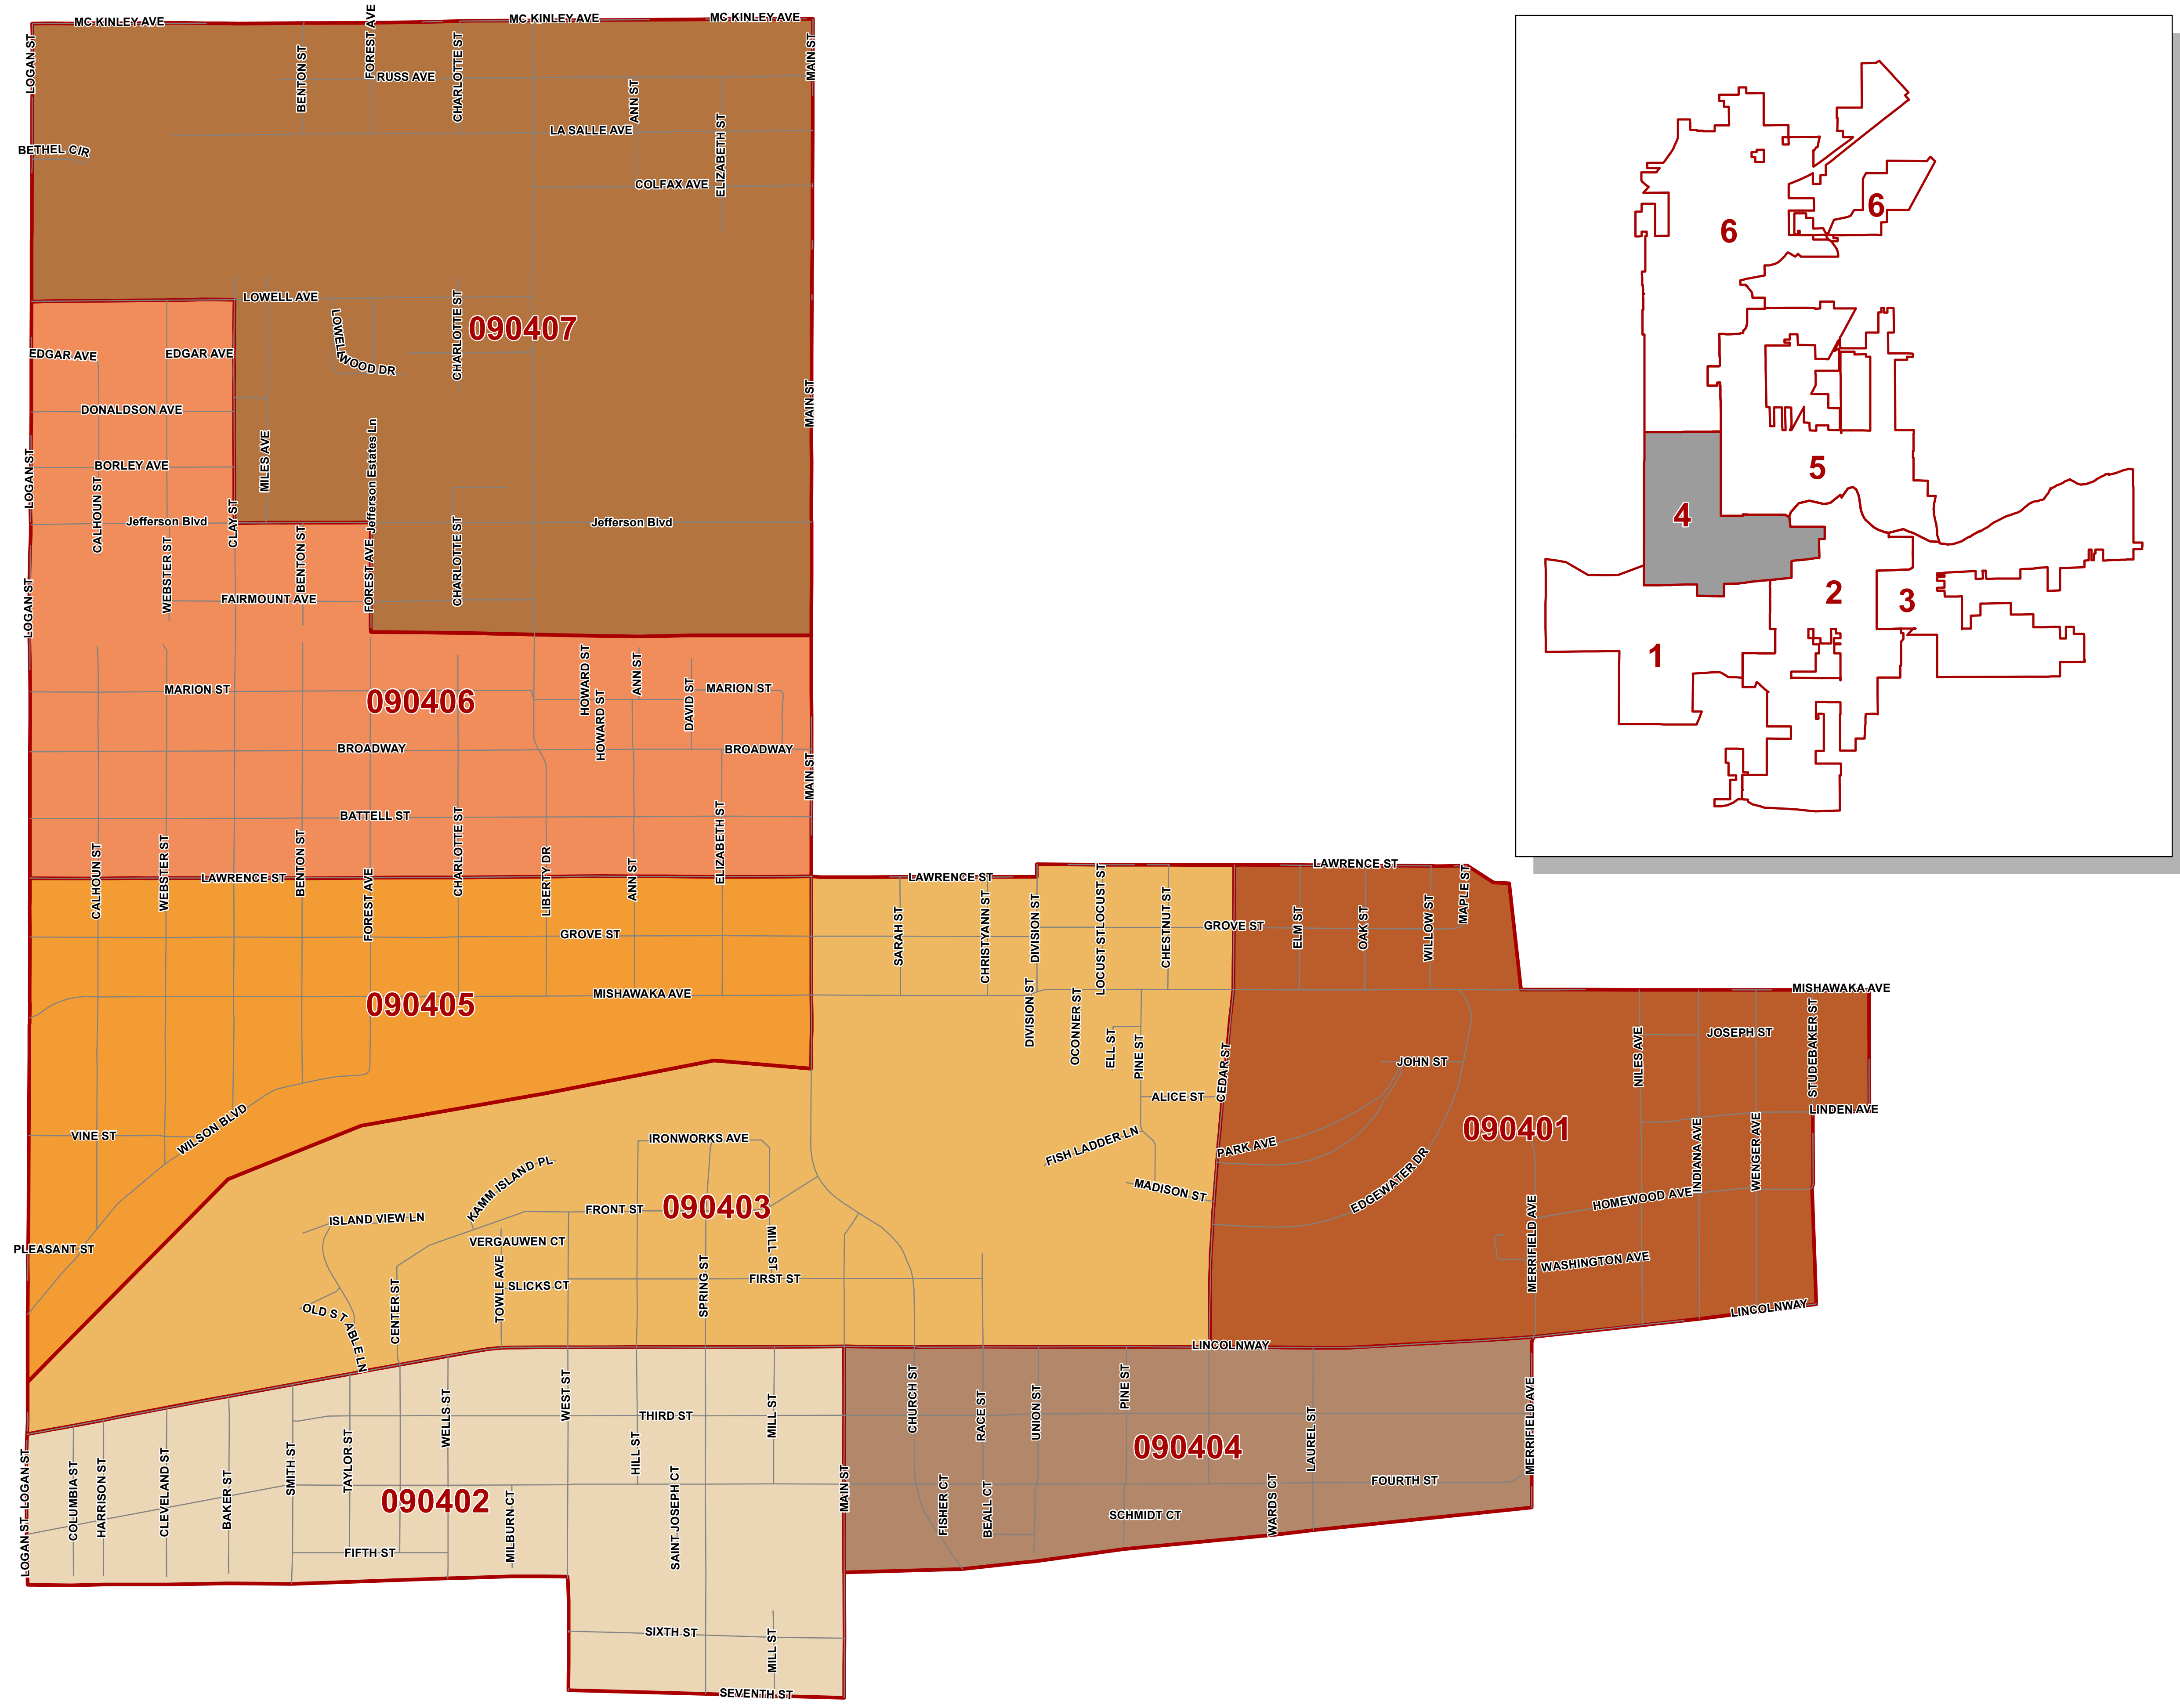

District 4

2015 Mishawaka District Basemap

Legend

mish_streets_0904

Date Printed: January 6, 2015
Prepared By:
St. Joseph County GIS
227 W. Jefferson Blvd. Room 1120
South Bend, Indiana 46601
Phone: (574) 245-6583