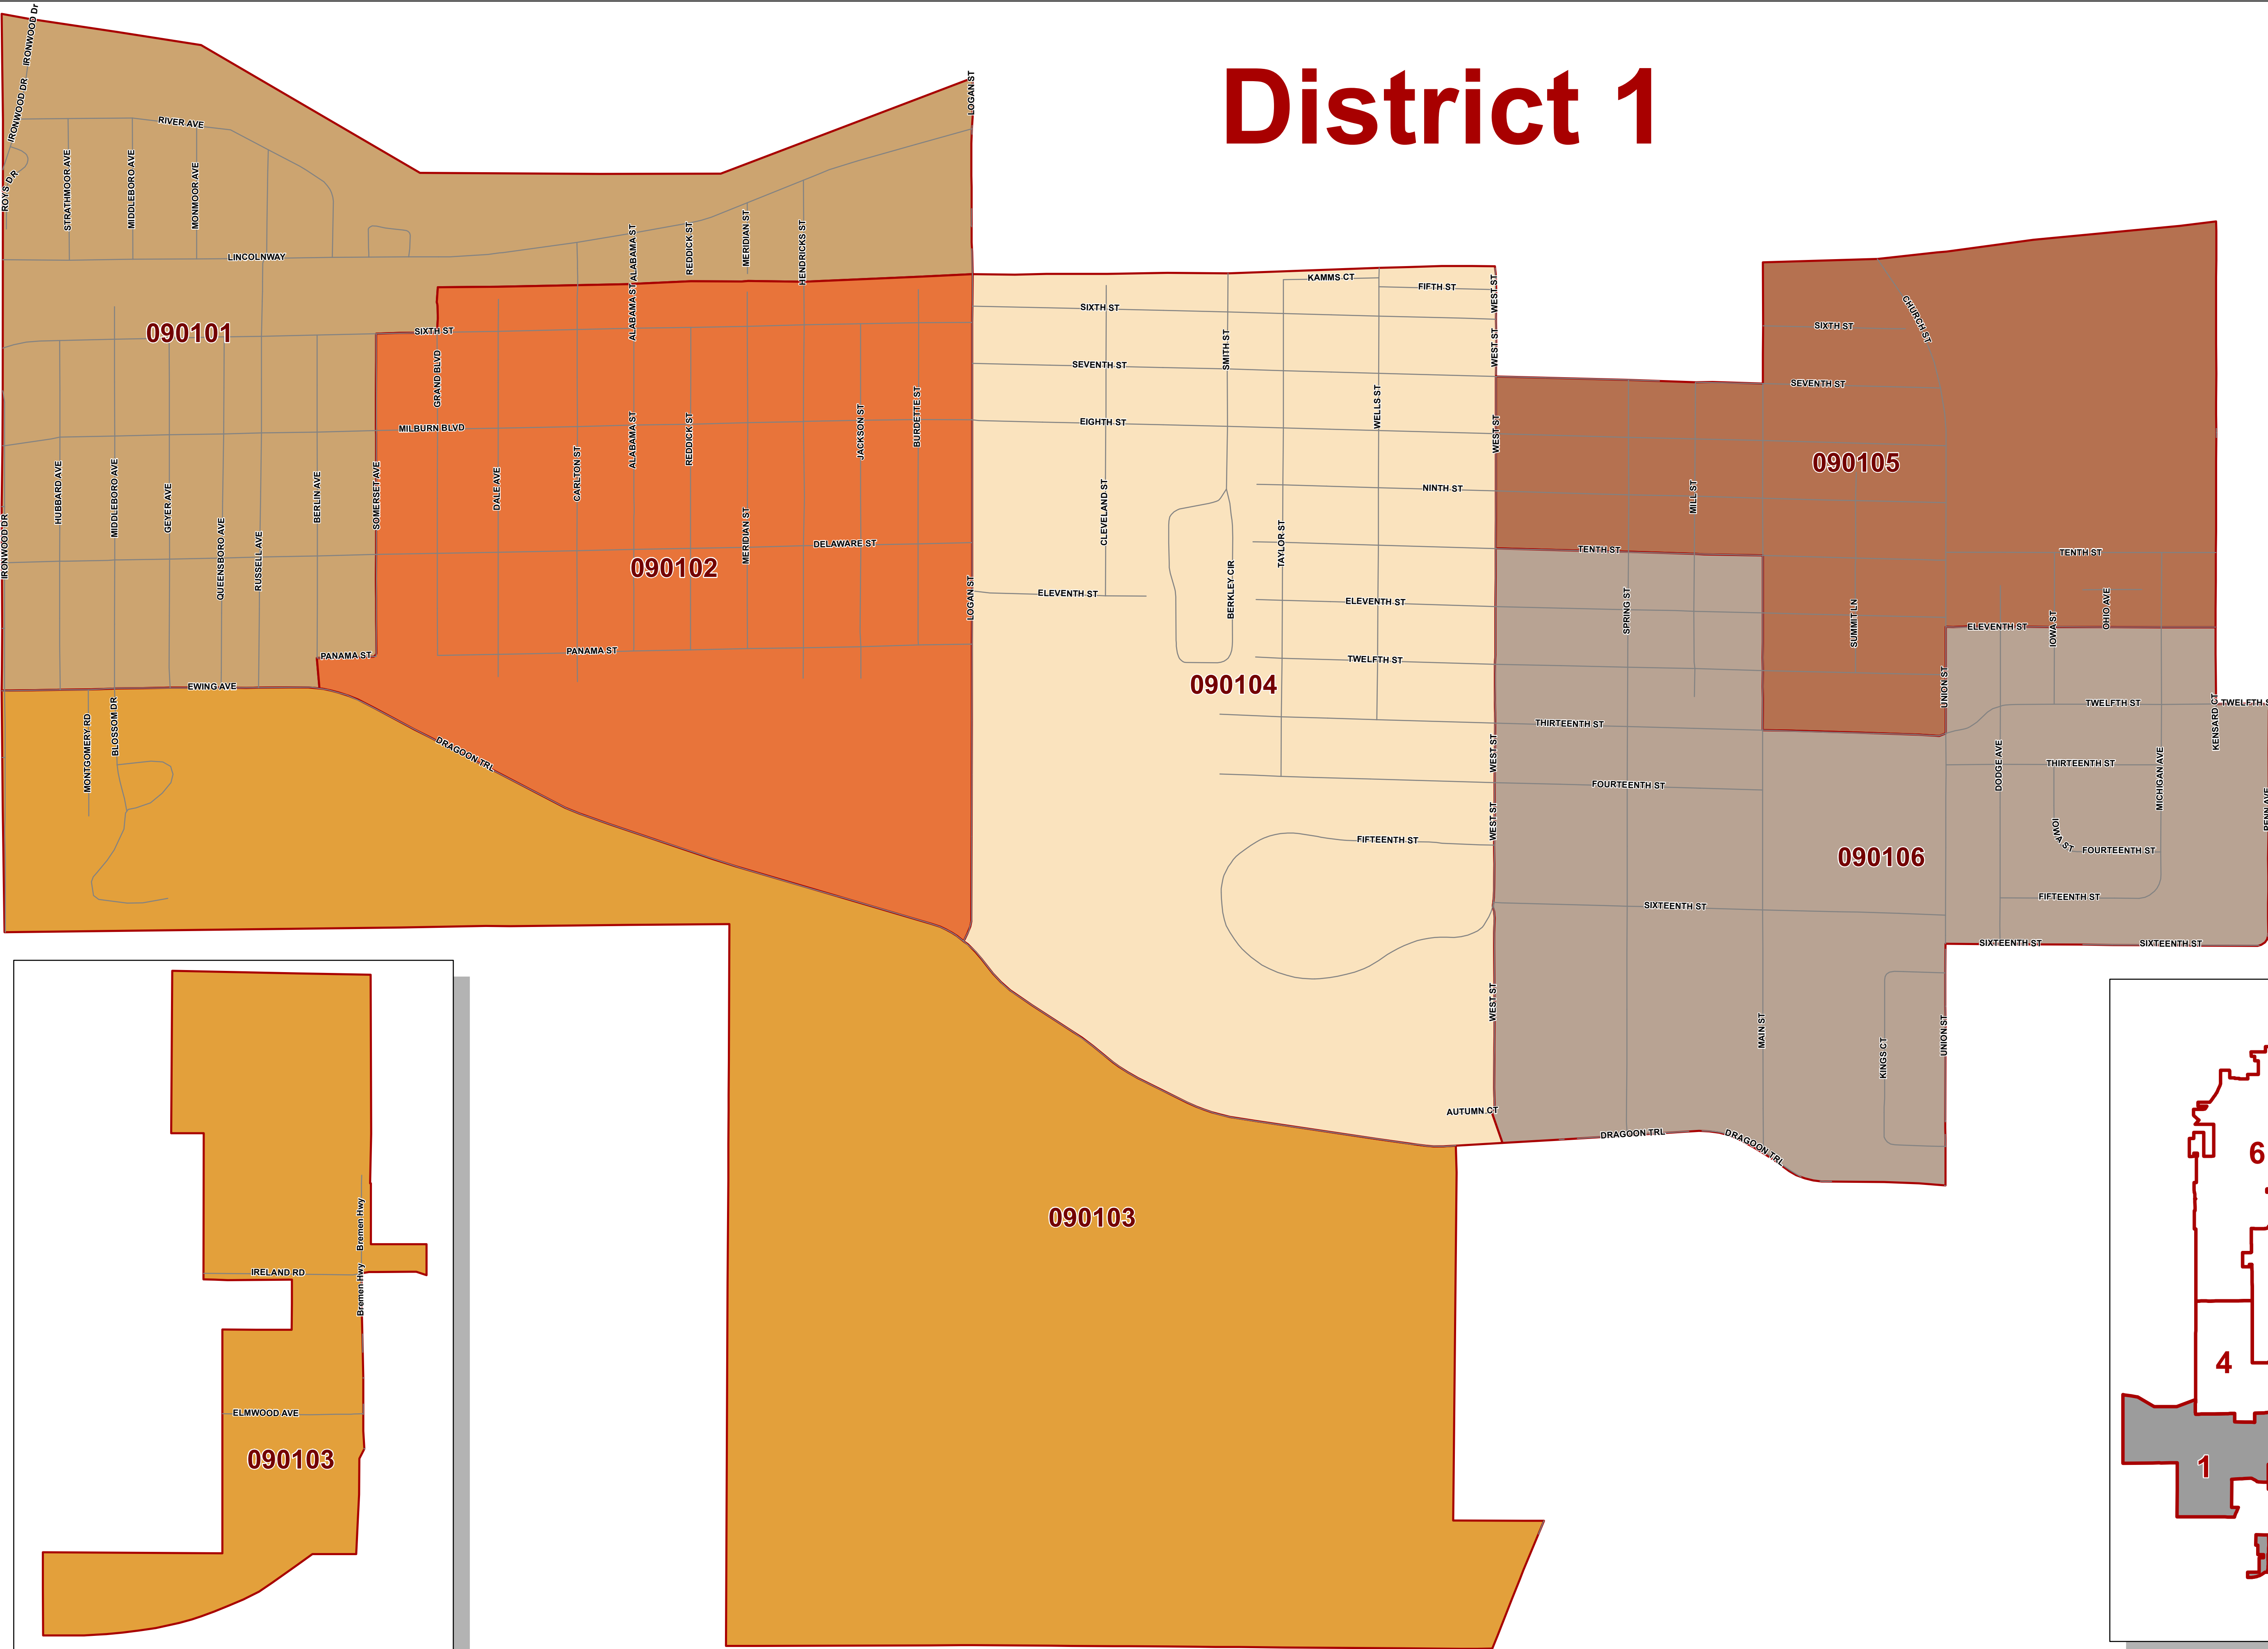

District 1

2015 Mishawaka District Basemap

Legend

 Streets

Date Printed: January 5, 2015
Information shown on this map is not warranted for accuracy or merchantability. Reproduction of this material is not possible without the written permission of St. Joseph County, Indiana.
Prepared By:
St. Joseph County GIS
227 W. Jefferson Blvd. Room 1120
South Bend, Indiana 46601
Phone: (574) 245-6583
Coordinate grid is based on Indiana State Plane Coordinate system 1983 North American Datum-dimensions are in feet.